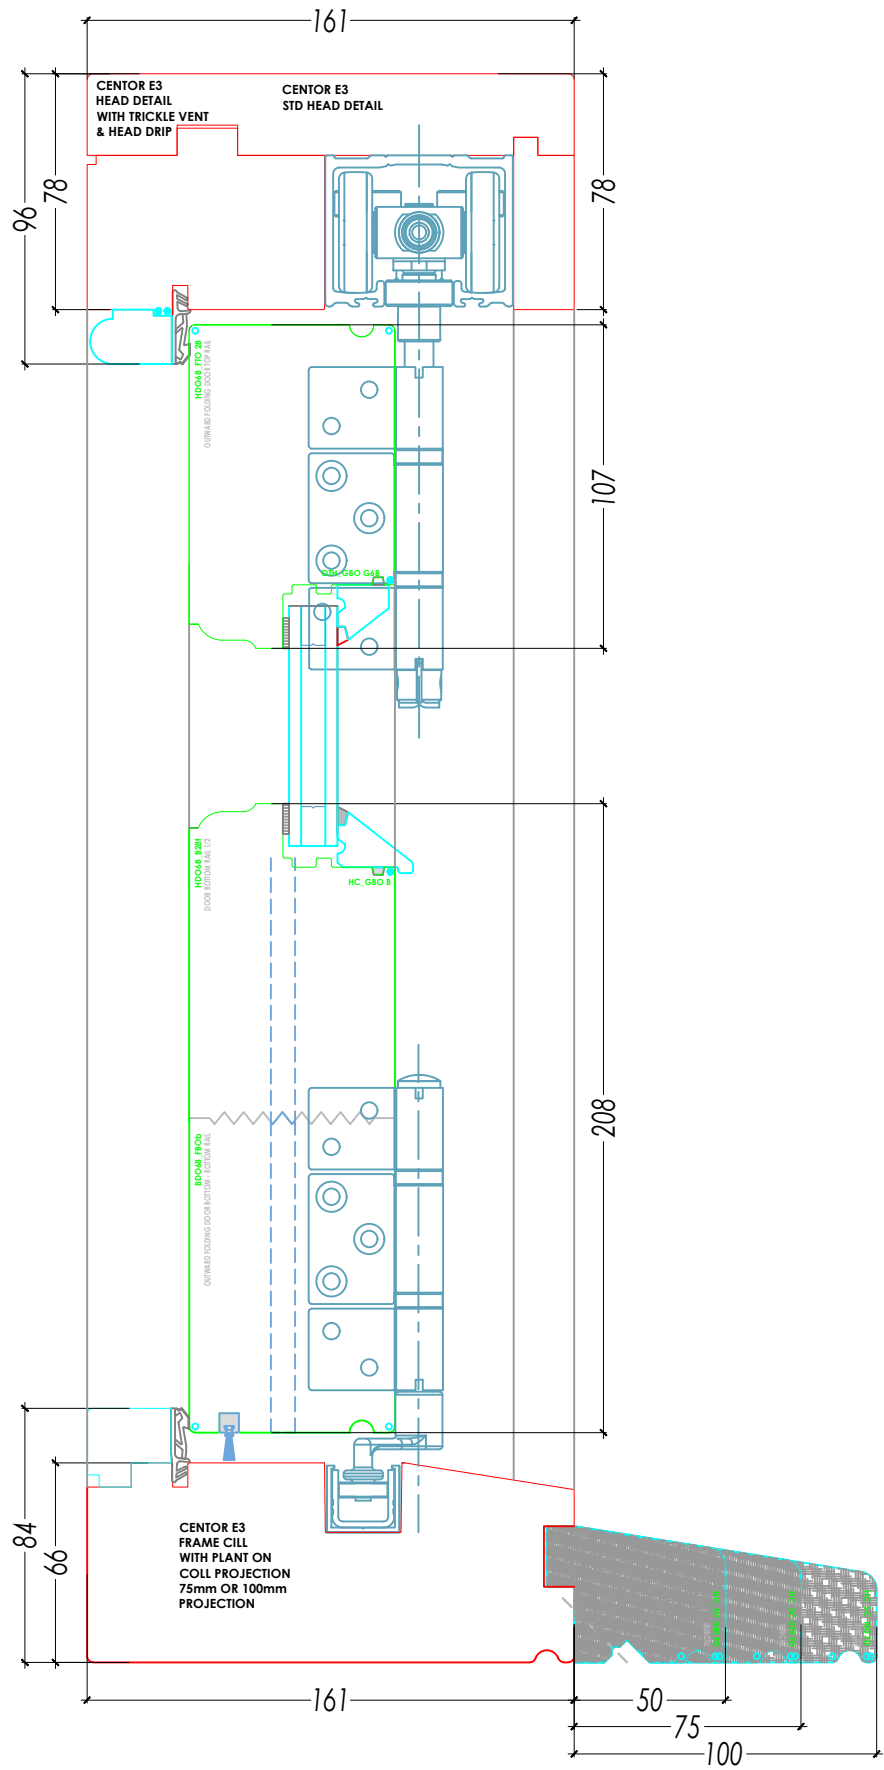

Classique Folding Door Set

Classique Folding Door Set Head With Vent & Drip

Jamb Section

Intermediate Stile

Meeting Stile