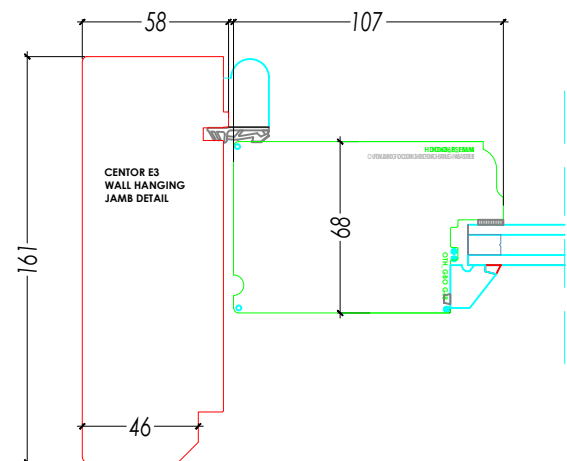

Classique Folding Door Set

Classique Folding Door Set Head With Vent & Drip

Jamb Section

Intermediate Stile

Meeting Stile