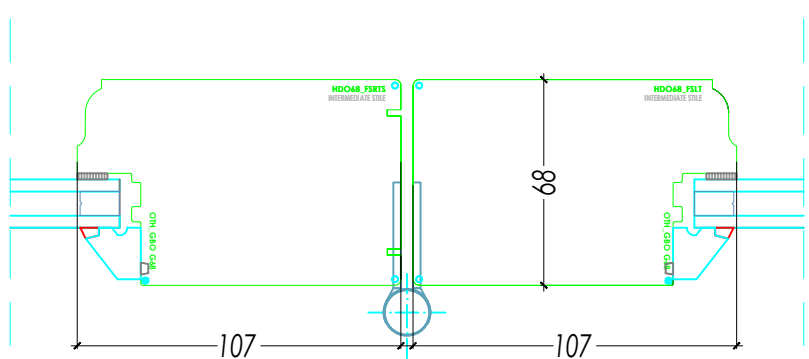

Classique Folding Door Set

Classique Folding Door Set Head With Vent & Drip

Jamb Section

Intermediate Stile

Meeting Stile