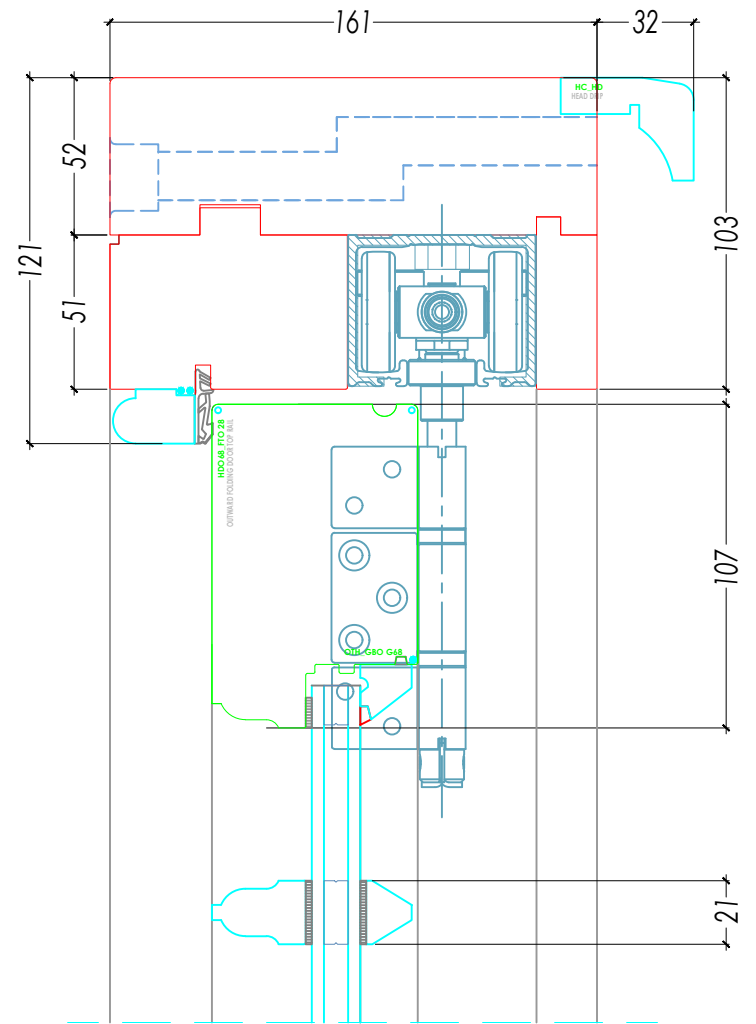

Classique Folding Door Set

Classique Folding Door Set Head With Vent & Drip

Jamb Section

Intermediate Stile

Meeting Stile