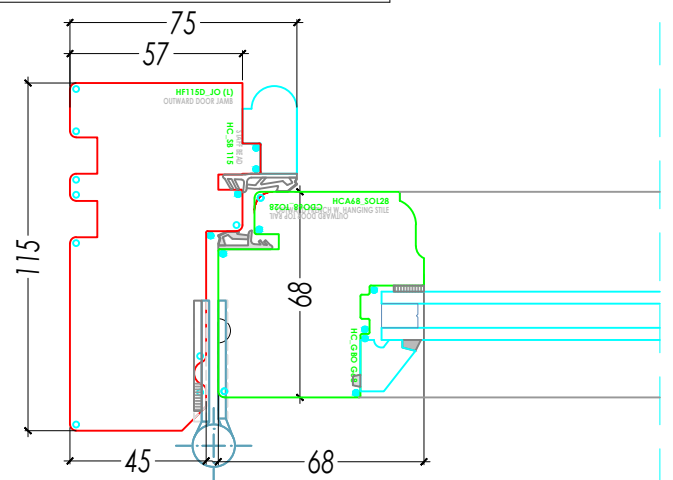

Classique French Casement Window

Classique French Casement Window Head With Vent & Drip

Jamb Section

Mullion Meeting Stile

NOTE
For Use In Triple French Casements Only

Meeting Stile