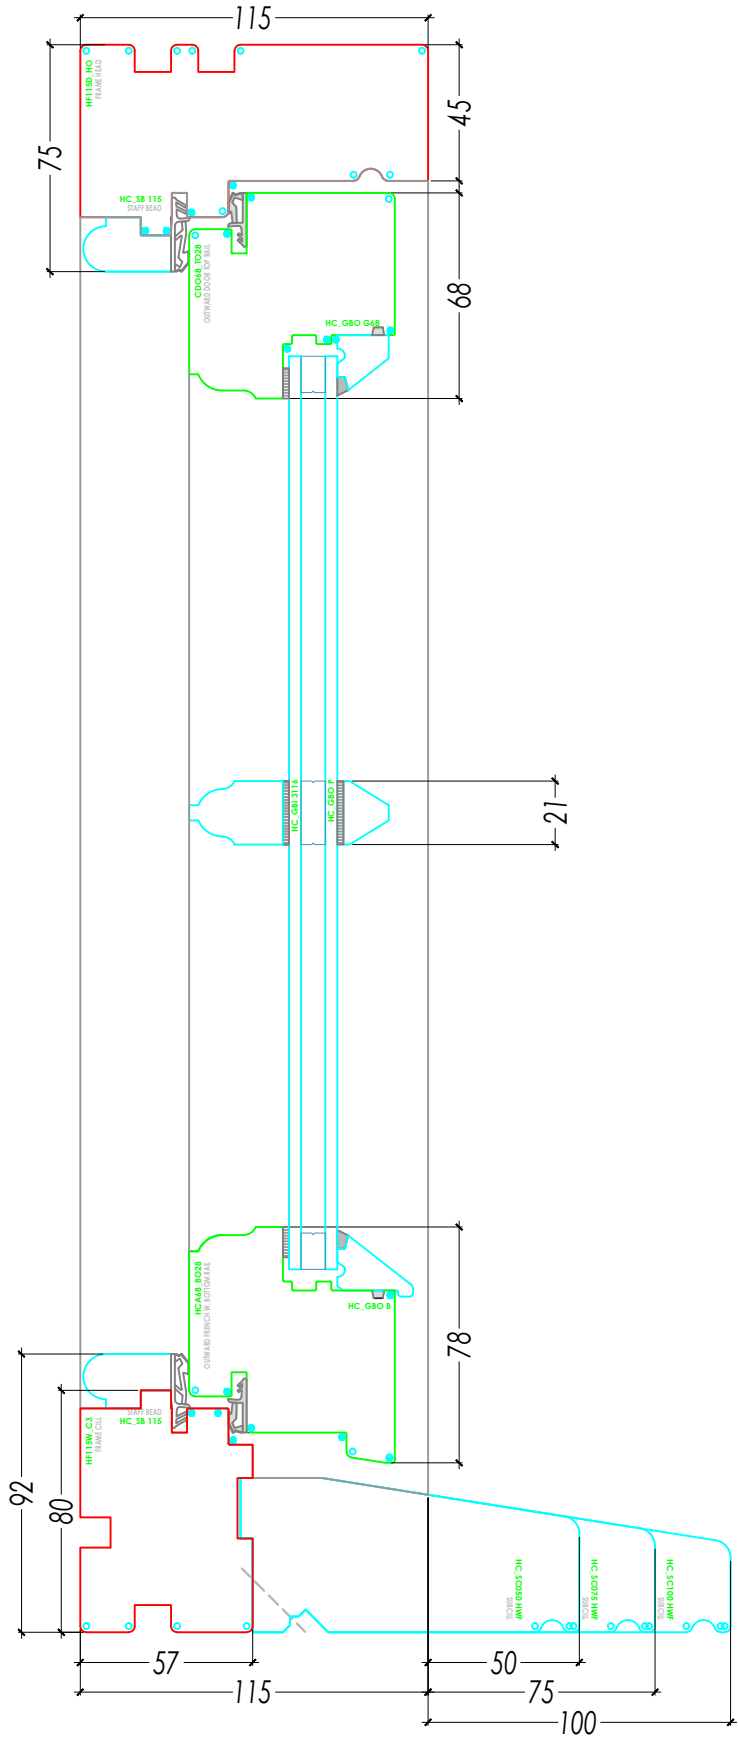

Classique French Casement Window

Classique French Casement Window Head With Vent & Drip

Jamb Section

Mullion Meeting Stile

NOTE
For Use In Triple French Casements Only

Meeting Stile