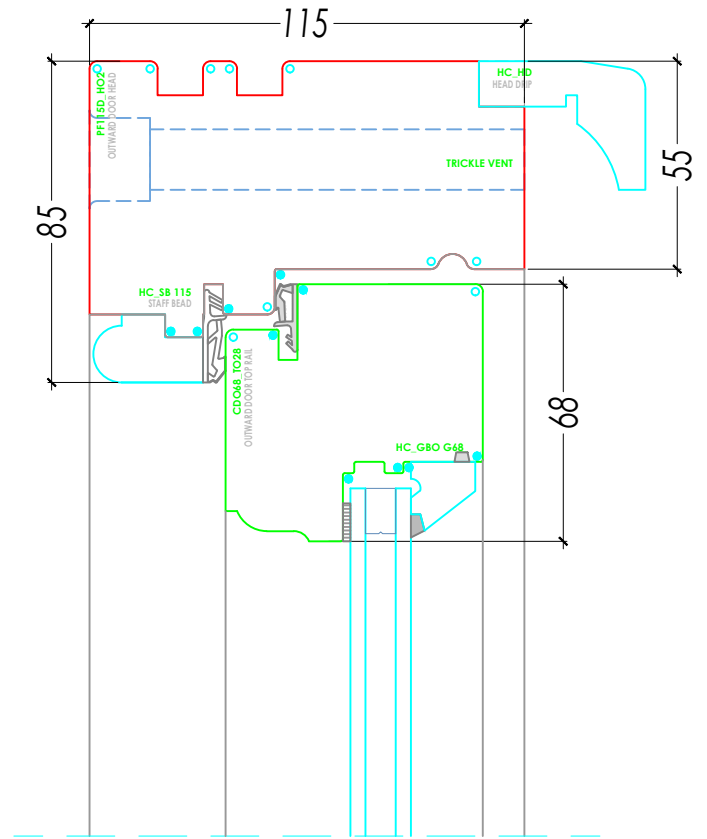

Classique French Casement Window

Classique French Casement Window Head With Vent & Drip

Jamb Section

Mullion Meeting Stile

NOTE
For Use In Triple French Casements Only

Meeting Stile