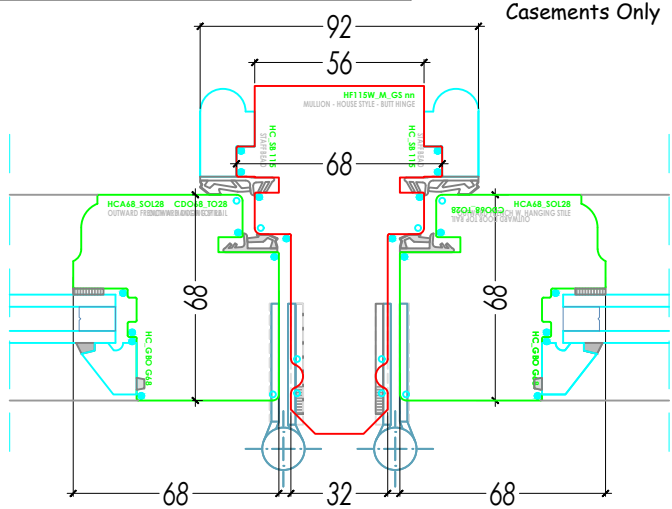

Classique French Casement Window

Classique French Casement Window Head With Vent & Drip

Jamb Section

Mullion Meeting Stile

NOTE
For Use In Triple French Casements Only

Meeting Stile