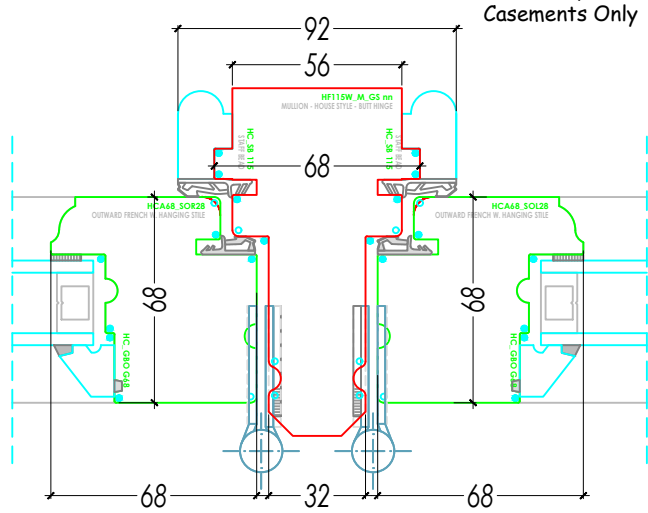

French Casement Window

French Casement Window Head With Vent & Drip

Jamb Section

Mullion Meeting Stile

NOTE
For Use In Triple French Casements Only

Meeting Stile