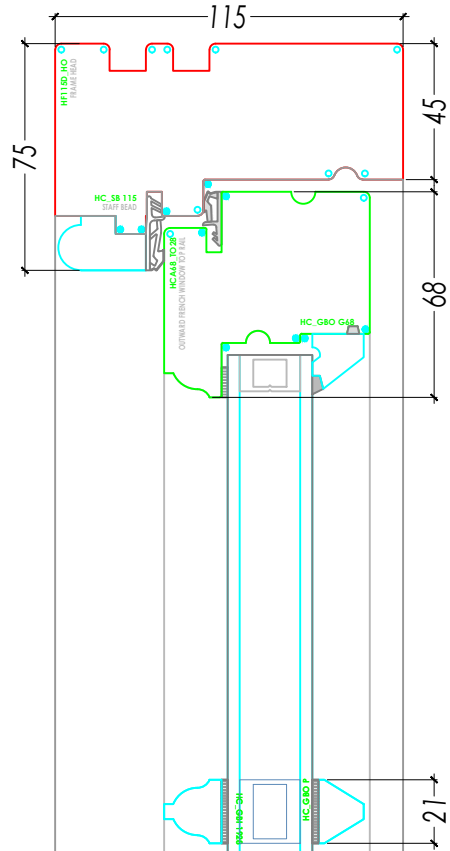

French Casement Window

French Casement Window Head With Vent & Drip

Jamb Section

Mullion Meeting Stile

NOTE
For Use In Triple French Casements Only

Meeting Stile