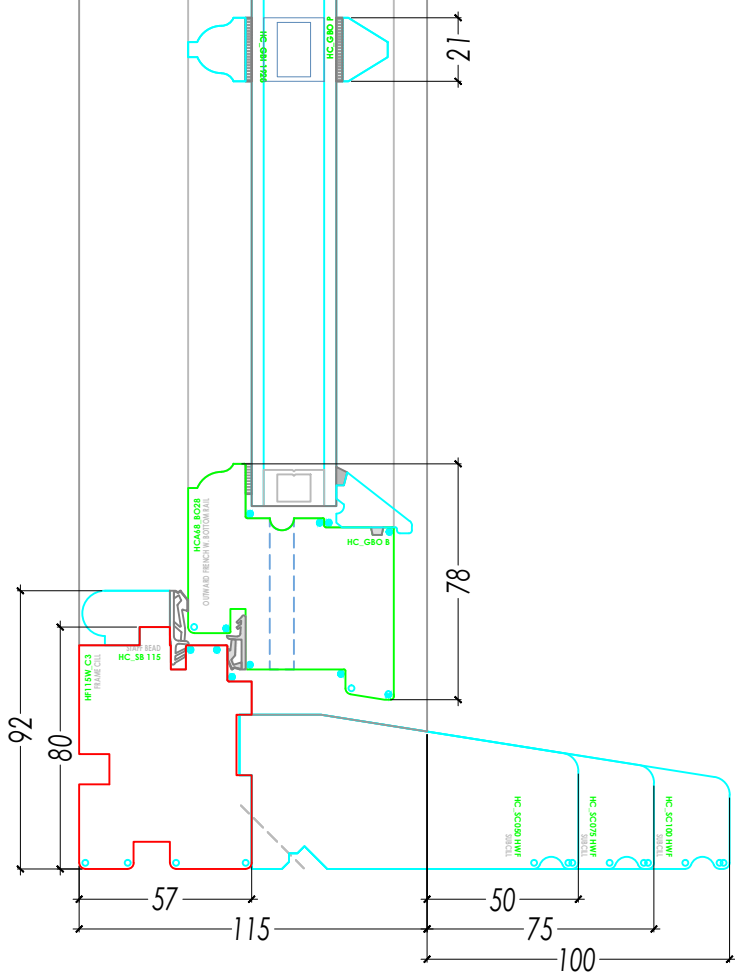

French Casement Window

French Casement Window Head With Vent & Drip

Jamb Section

Mullion Meeting Stile

NOTE
For Use In Triple French Casements Only

Meeting Stile