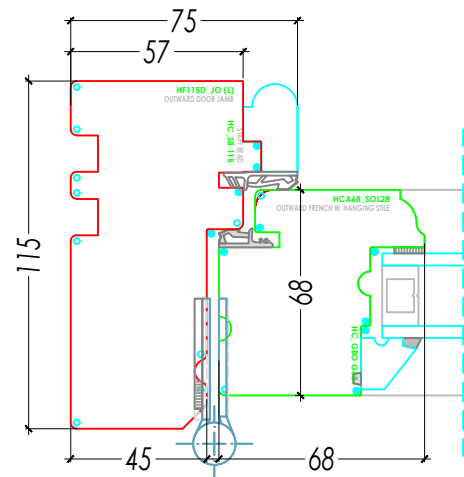

French Casement Window

French Casement Window Head With Vent & Drip

Jamb Section

Mullion Meeting Stile

NOTE
For Use In Triple French Casements Only

Meeting Stile