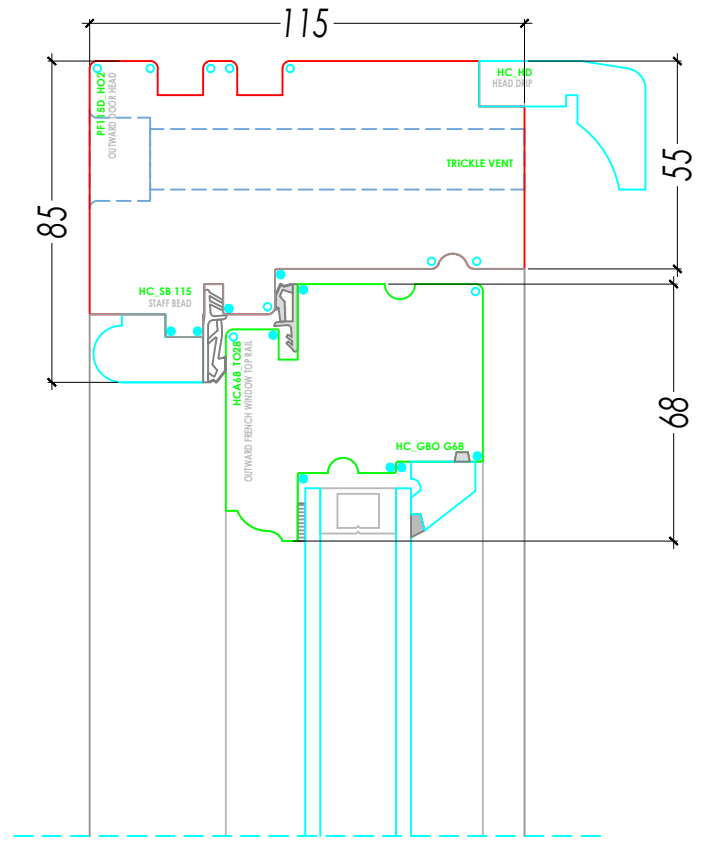

French Casement Window

French Casement Window Head With Vent & Drip

Jamb Section

Mullion Meeting Stile

NOTE
For Use In Triple French Casements Only

Meeting Stile