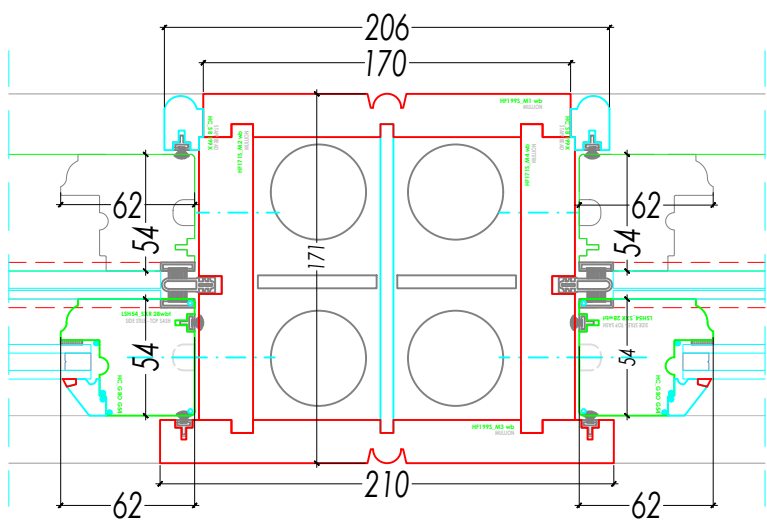

Legacy Weighted Box Sash Window

Legacy Weighted Box Sash Window With Cill Projections

Mullion Section

Jamb Section