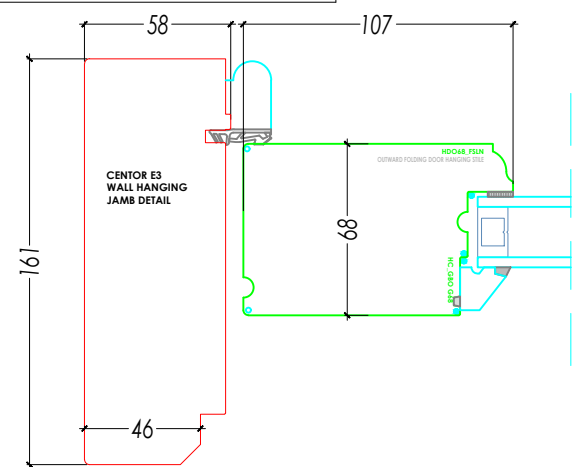

Standard Folding Door Set

Standard Folding Door Set Head With Vent & Drip

Jamb Section

Intermediate Stile

Meeting Stile