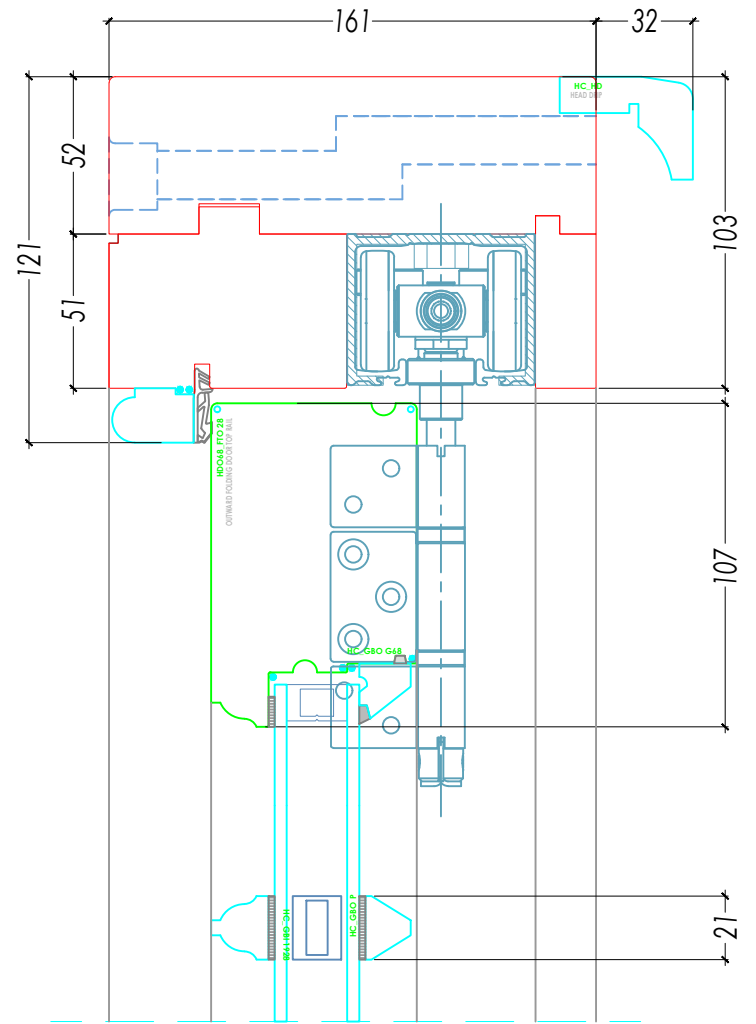

Standard Folding Door Set

Standard Folding Door Set Head With Vent & Drip

Jamb Section

Intermediate Stile

Meeting Stile