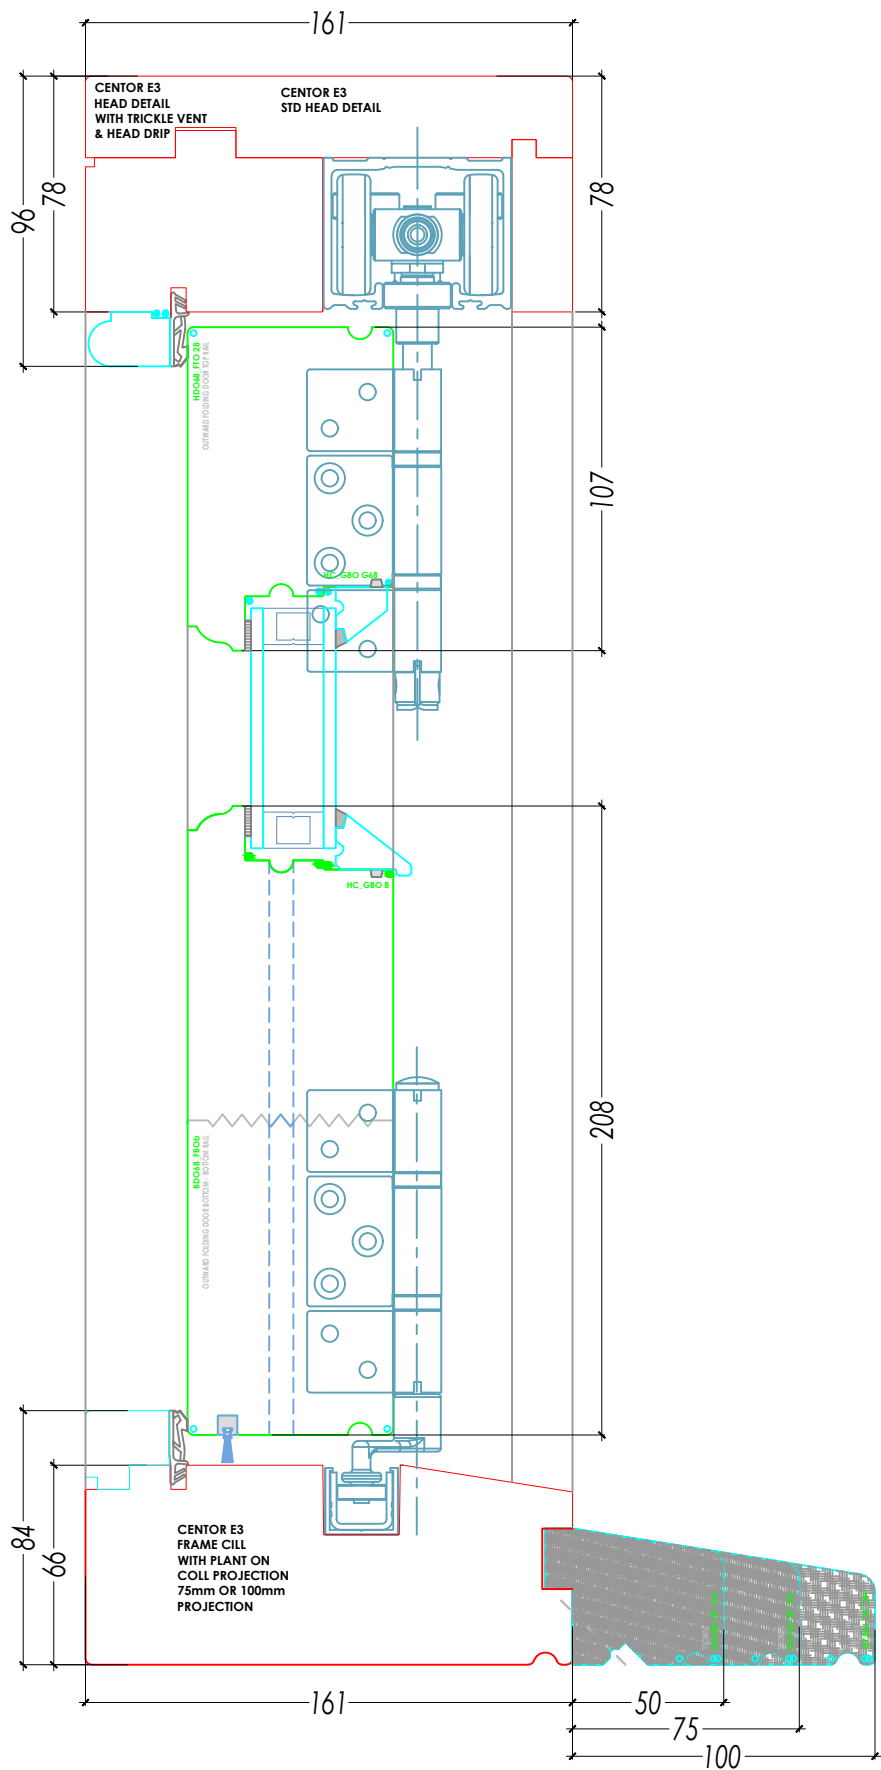

Standard Folding Door Set

Standard Folding Door Set Head With Vent & Drip

Jamb Section

Intermediate Stile

Meeting Stile