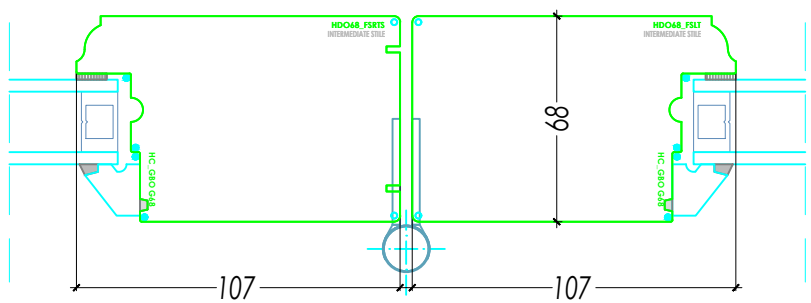

Standard Folding Door Set

Standard Folding Door Set Head With Vent & Drip

Jamb Section

Intermediate Stile

Meeting Stile