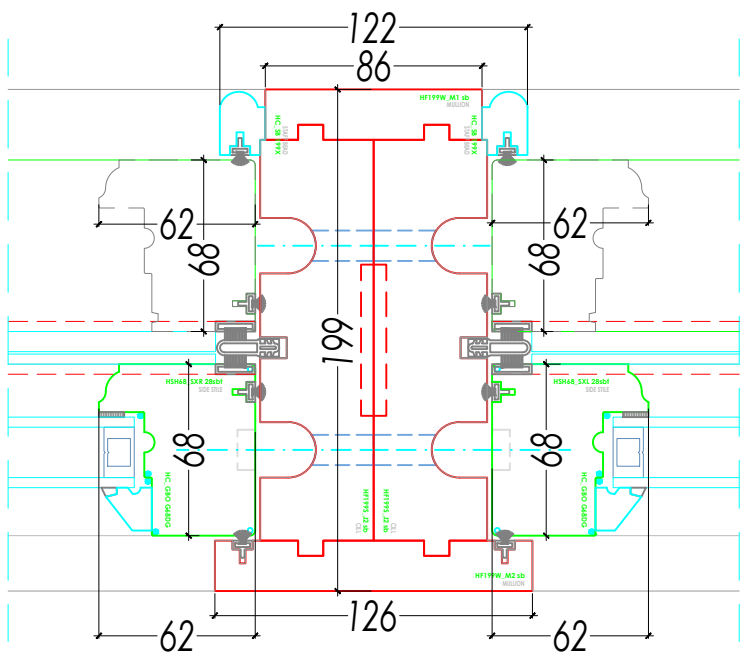

Standard Spring Balanced Sash Window

Standard Spring Balanced Sash Window With Cill Projections

Mullion Section

Jamb Section