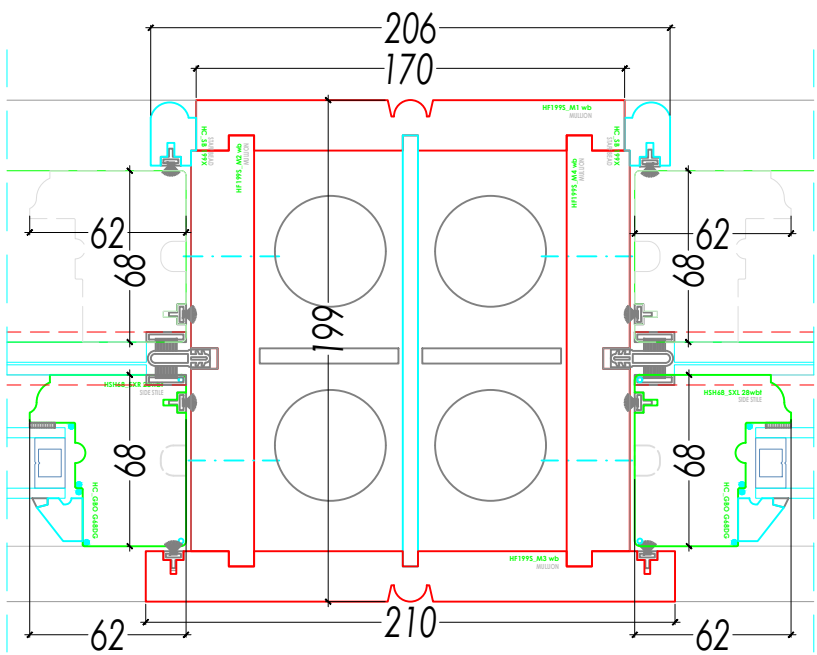

Standard Weighted Box Sash Window

Standard Weighted Box Sash Window With Cill Projections

Mullion Section

Jamb Section