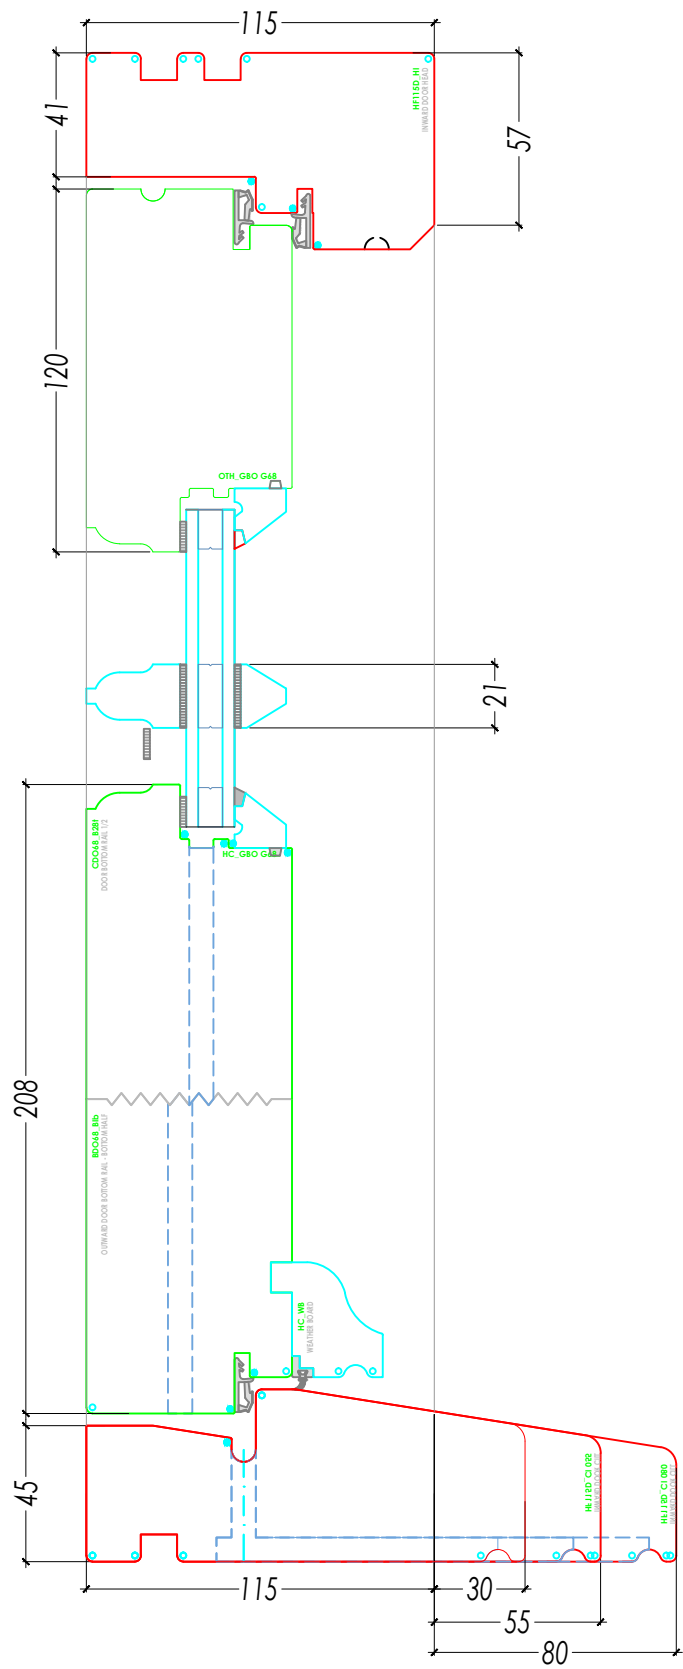

Westbury Classique Open In Doors Without Vent & Drip

Westbury Classique Open In Door Head With Vent & Drip

Jamb Section

Mullion Meeting Stile

Meeting Stile