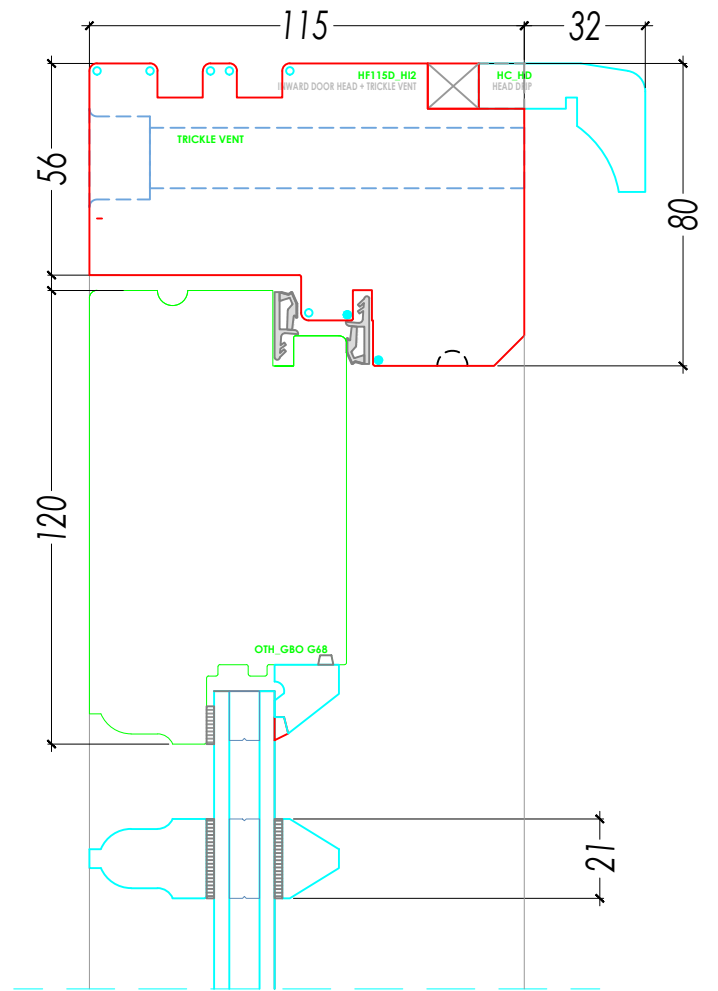

Westbury Classique Open In Doors Without Vent & Drip

Westbury Classique Open In Door Head With Vent & Drip

Jamb Section

Mullion Meeting Stile

Meeting Stile