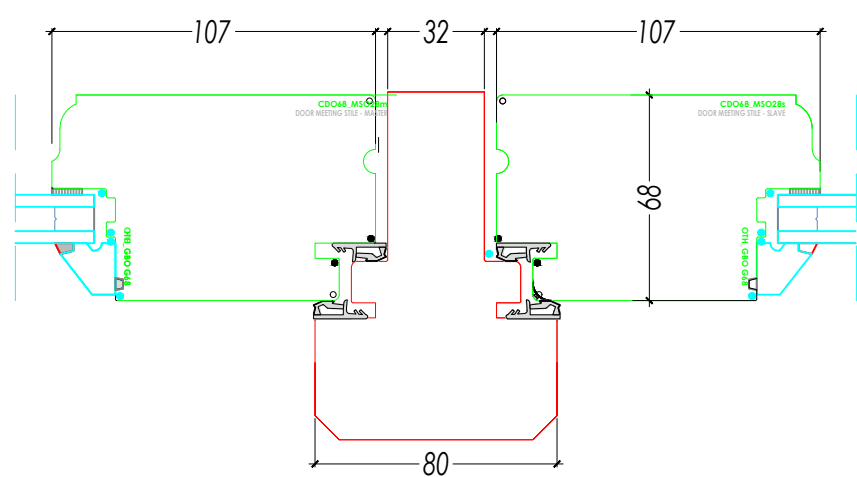

Westbury Classique Open In Doors Without Vent & Drip

Westbury Classique Open In Door Head With Vent & Drip

Jamb Section

Mullion Meeting Stile

Meeting Stile