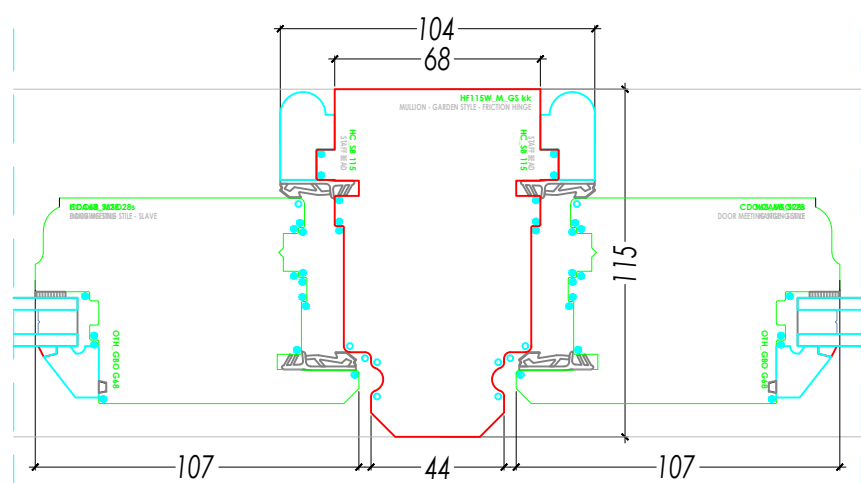

Westbury Classique Open Out Doors Without Vent & Drip

Westbury Classique Open out Door Head With Vent & Drip

Jamb Section

Mullion Meeting Stile

Meeting Stile