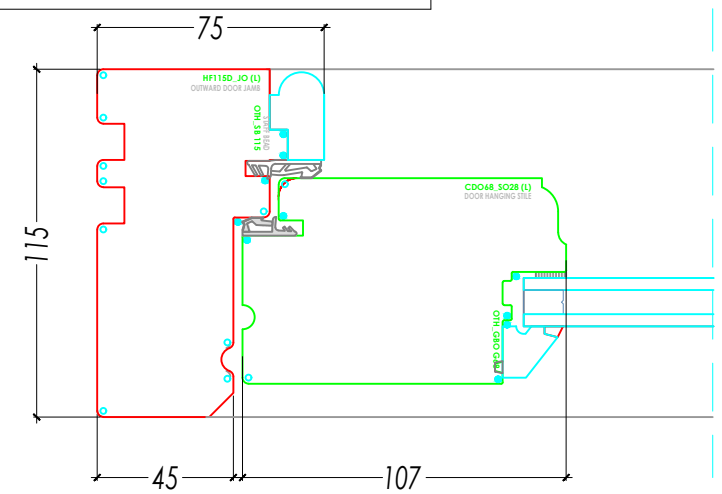

Westbury Classique Open Out Doors Without Vent & Drip

Westbury Classique Open out Door Head With Vent & Drip

Jamb Section

Mullion Meeting Stile

Meeting Stile