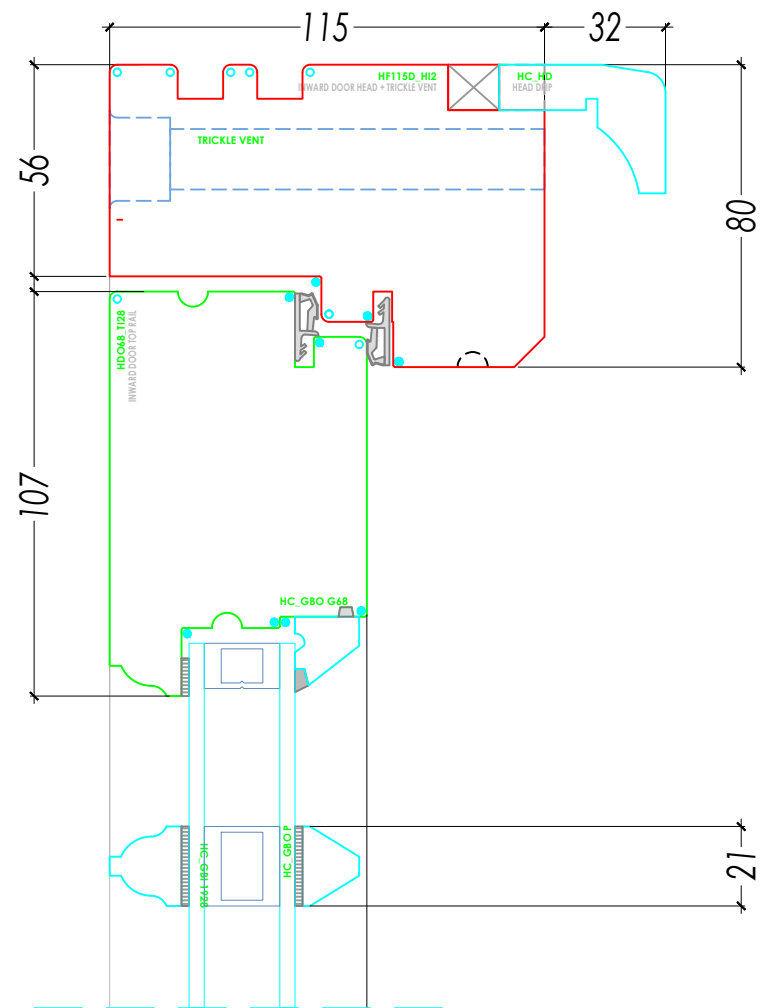

Westbury Classique Open Out Doors Without Vent & Drip

Westbury Classique Open out Door Head With Vent & Drip

Jamb Section

Mullion Meeting Stile

Meeting Stile