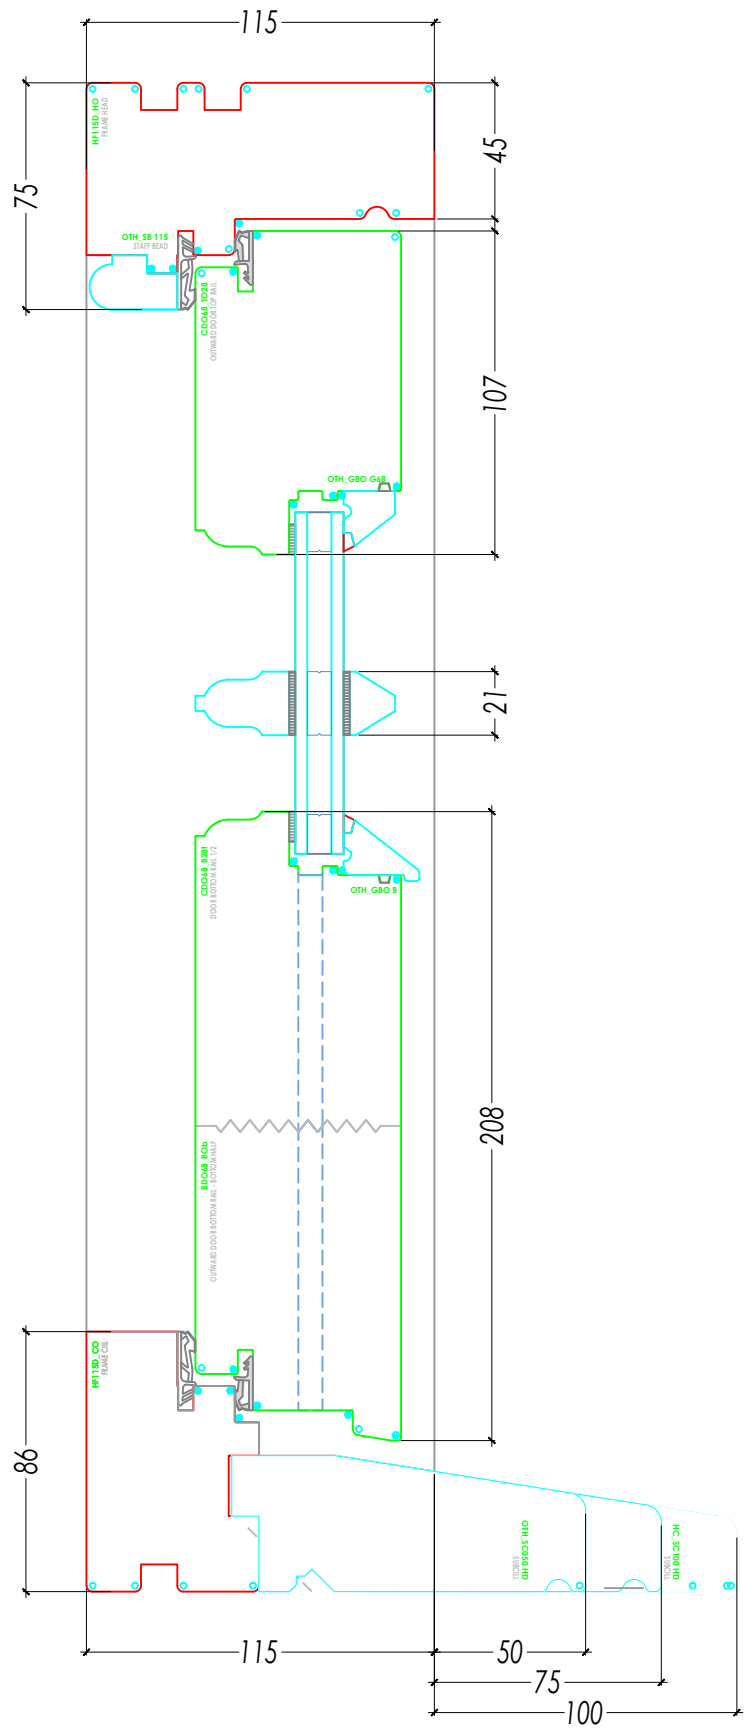

Westbury Classique Open Out Doors Without Vent & Drip

Westbury Classique Open out Door Head With Vent & Drip

Jamb Section

Mullion Meeting Stile

Meeting Stile