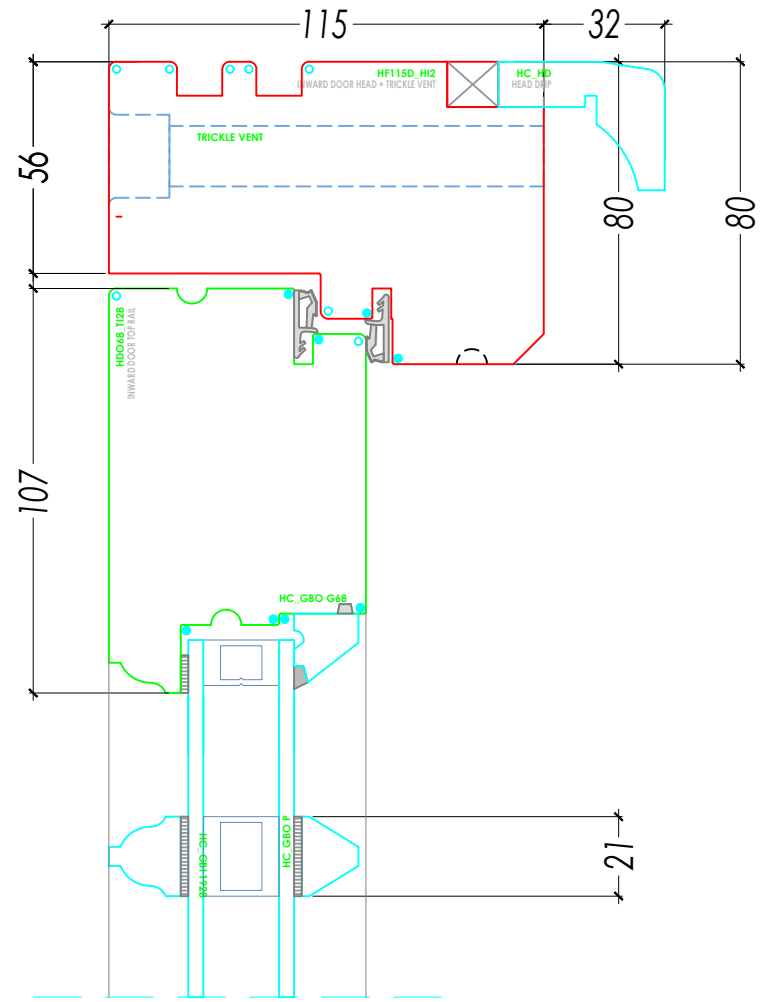

Westbury Open In Stable Door

Westbury Open In Stable Door Head With Vent & Drip

Jamb Section

Meeting Stile