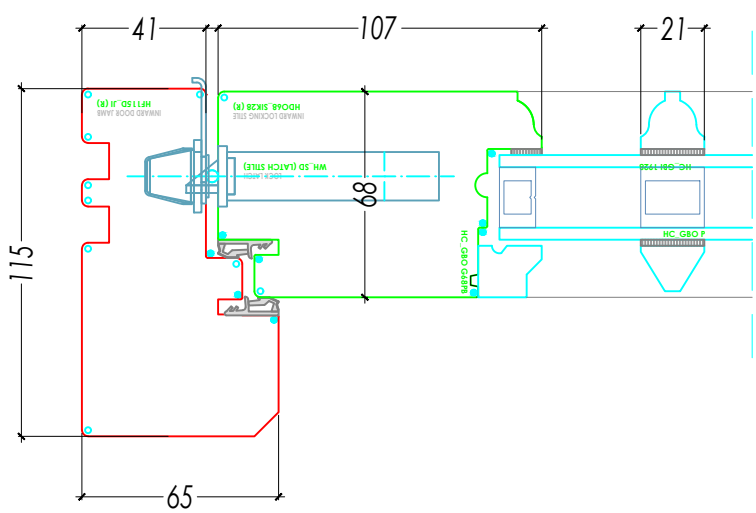

Westbury Open In Stable Door

Westbury Open In Stable Door Head With Vent & Drip

Jamb Section

Meeting Stile