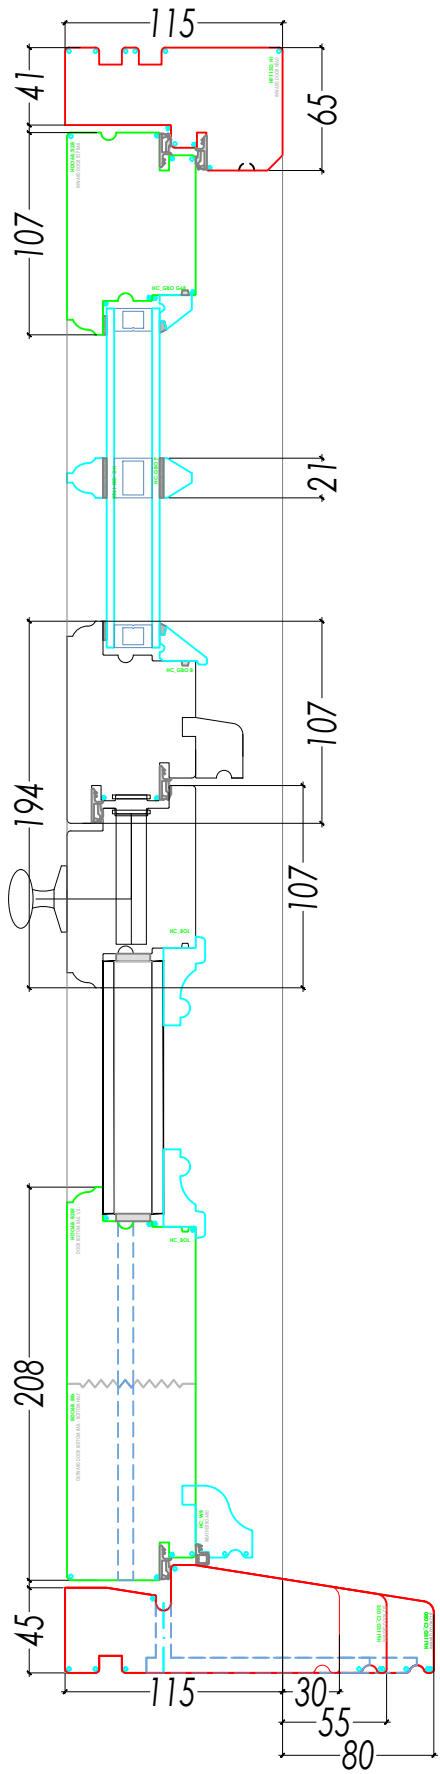

Westbury Open In Stable Door

Westbury Open In Stable Door Head With Vent & Drip

Jamb Section

Meeting Stile