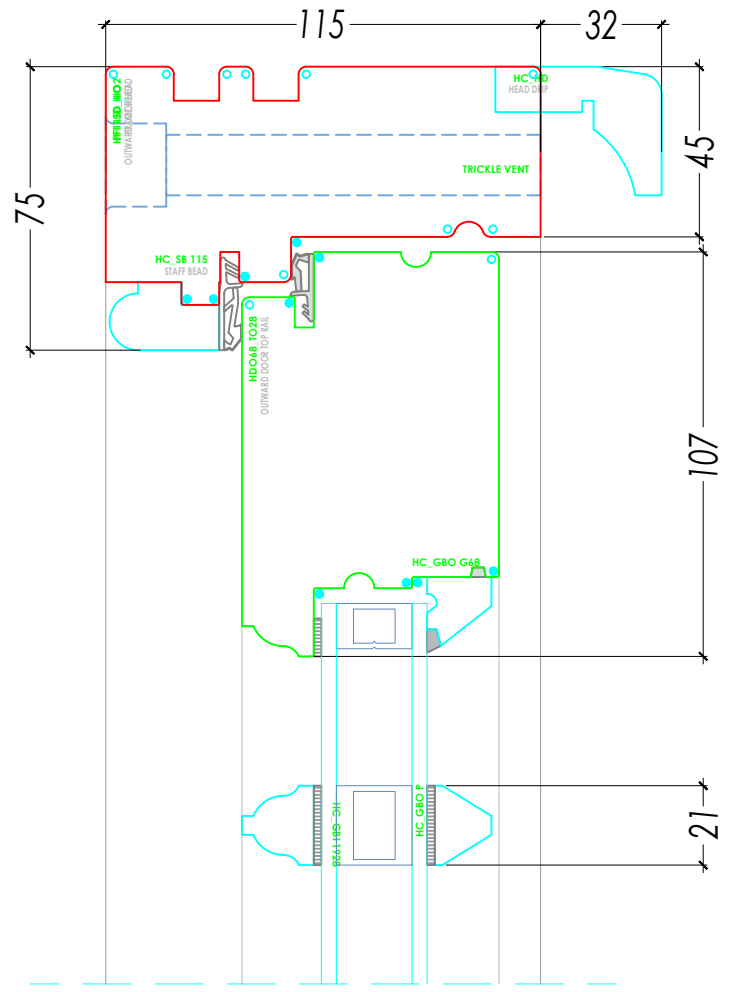

Westbury Open Out Stable Door

Westbury Open Out Stable Door Head With Vent & Drip

Jamb Section

Meeting Stile