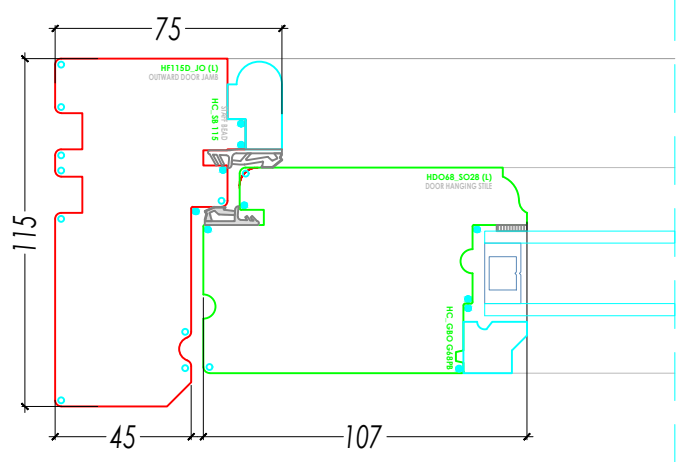

Westbury Open Out Stable Door

Westbury Open Out Stable Door Head With Vent & Drip

Jamb Section

Meeting Stile