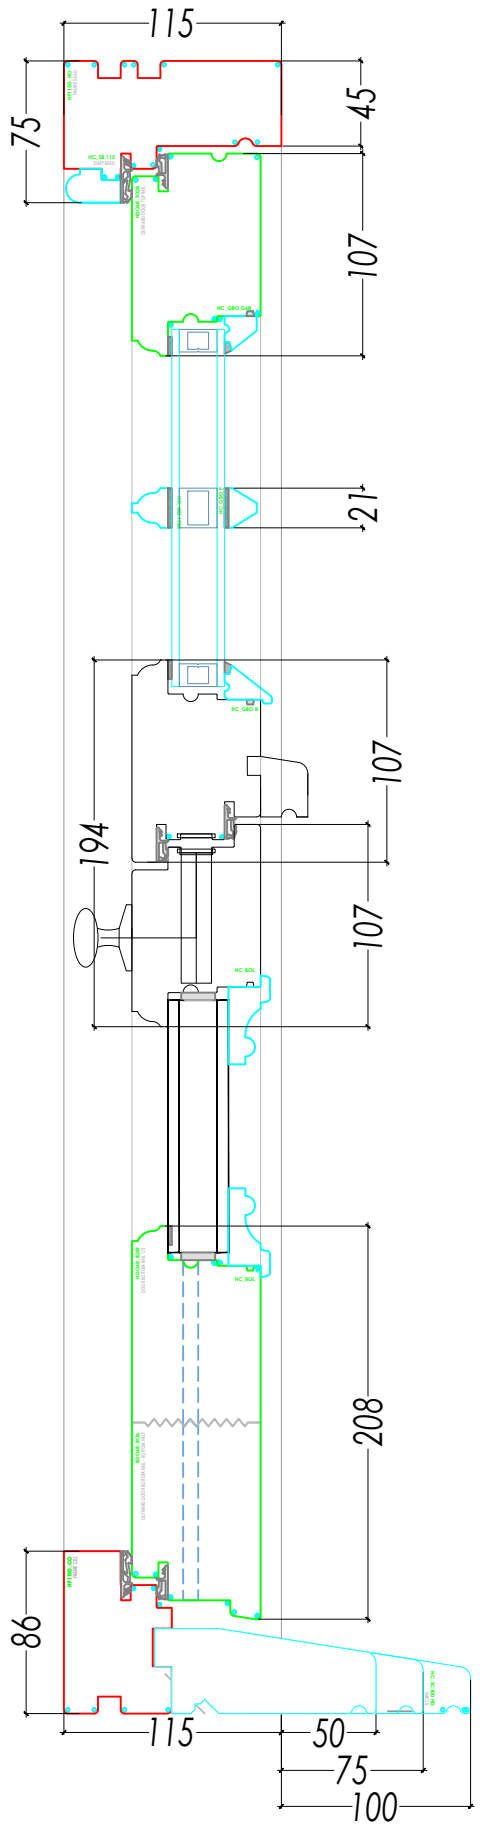

Westbury Open Out Stable Door

Westbury Open Out Stable Door Head With Vent & Drip

Jamb Section

Meeting Stile