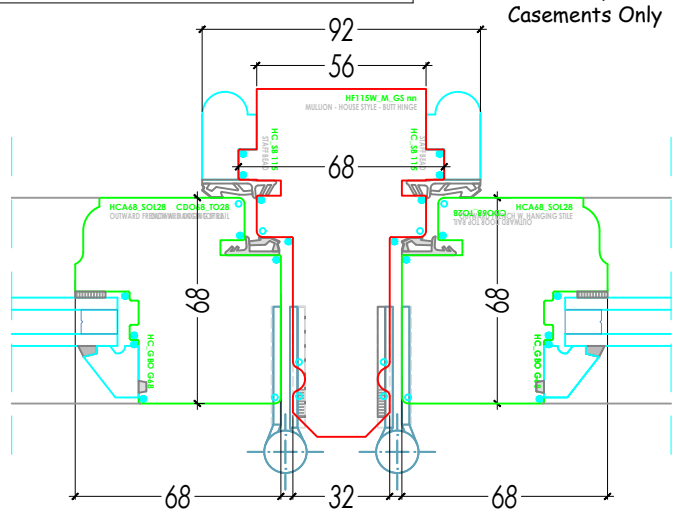

Classique French Casement Window

Classique French Casement Window Head With Vent & Drip

Jamb Section

Mullion Meeting Stile

NOTE
For Use In Triple French Casements Only

Meeting Stile