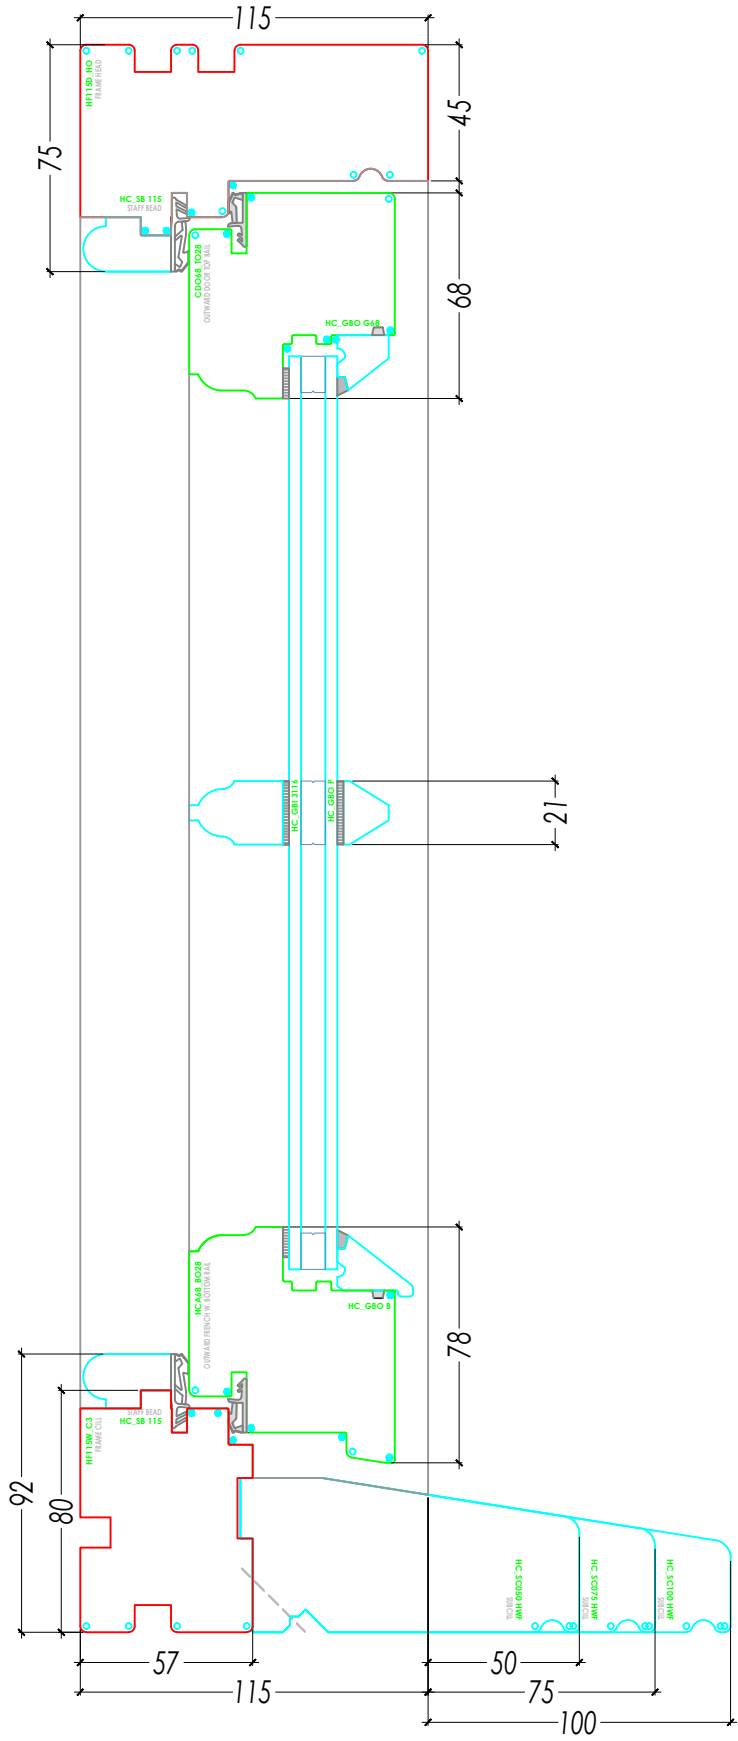

Classique French Casement Window

Classique French Casement Window Head With Vent & Drip

Jamb Section

Mullion Meeting Stile

NOTE
For Use In Triple French Casements Only

Meeting Stile