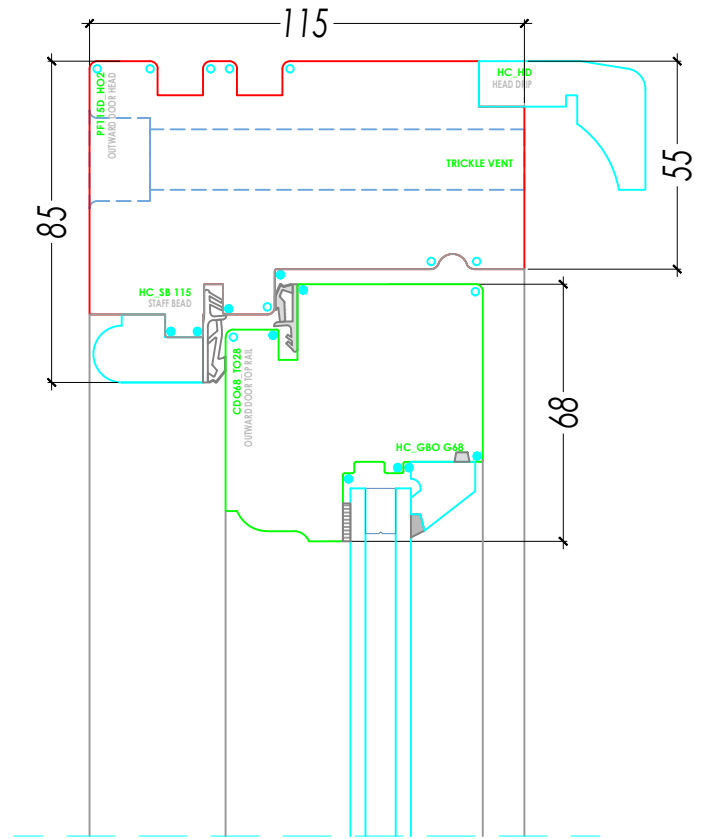

Classique French Casement Window

Classique French Casement Window Head With Vent & Drip

Jamb Section

Mullion Meeting Stile

NOTE
For Use In Triple French Casements Only

Meeting Stile