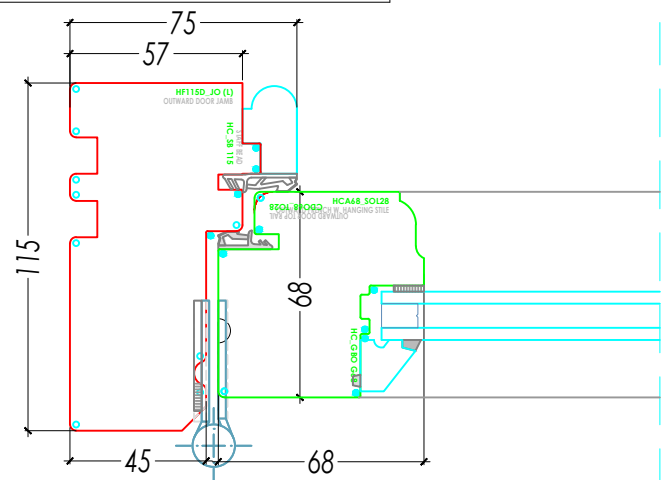

Classique French Casement Window

Classique French Casement Window Head With Vent & Drip

Jamb Section

Mullion Meeting Stile

NOTE
For Use In Triple French Casements Only

Meeting Stile